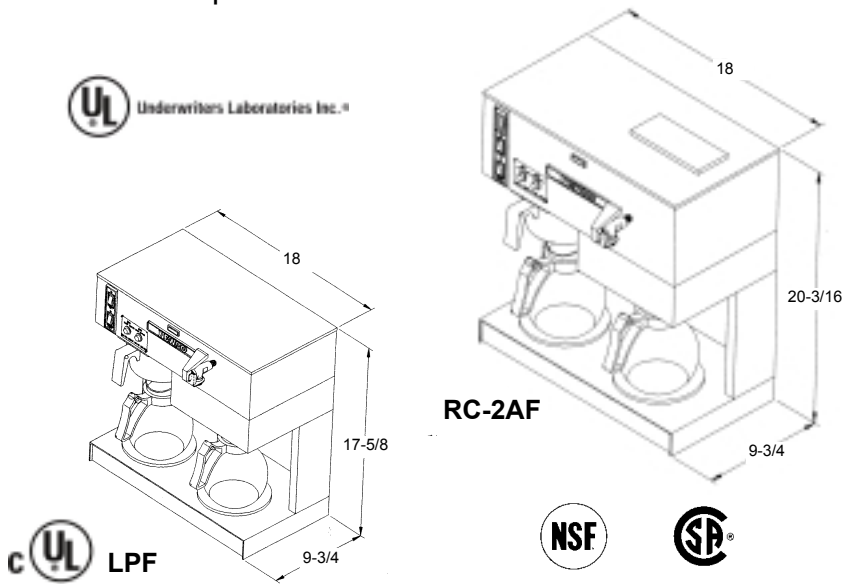

The R Series brewers feature simplicity in either pour over or automatic models.

NEWCO

NEWCO

R SERIES BREWER
MODEL RC-2AF
 SIDE BY SIDE DESIGN

Special features of the automatic brewer

- Independent hot water faucet.
- 2 or 3 station warmer option.
- Uses regular decanters or Newco Newtaps®
- Attractive and durable vinyl clad and stainless steel construction.
- R Series brewers also available in black and stainless steel finish.
- Available in pour over models.

MODEL	WIDTH	DEPTH	HEIGHT	120 VOLT, 15AMP		WEIGHT	CU. FT.
				(U.S.A.)	(CANADA)		
RC-2AF	18"	9 3/4"	20 3/16"	13.5A	10.8A	28 LB.	5.29
LPF	18"	9 3/4"	17 5/8"	13.5A	10.8A	27 LB.	5.29

Newco Enterprises, Inc.

MODEL	WIDTH	DEPTH	HEIGHT	120 VOLT, 15AMP		WEIGHT	CU. FT.
				(U.S.A.)	(CANADA)		
RC-2	18"	9 3/4"	20 3/16"	13.5A	10.8A	28 LB.	5.29
RD-3	18"	9 3/4"	20 3/16"	14.4A	11.7A	28 LB.	5.29

Newco Enterprises, Inc.