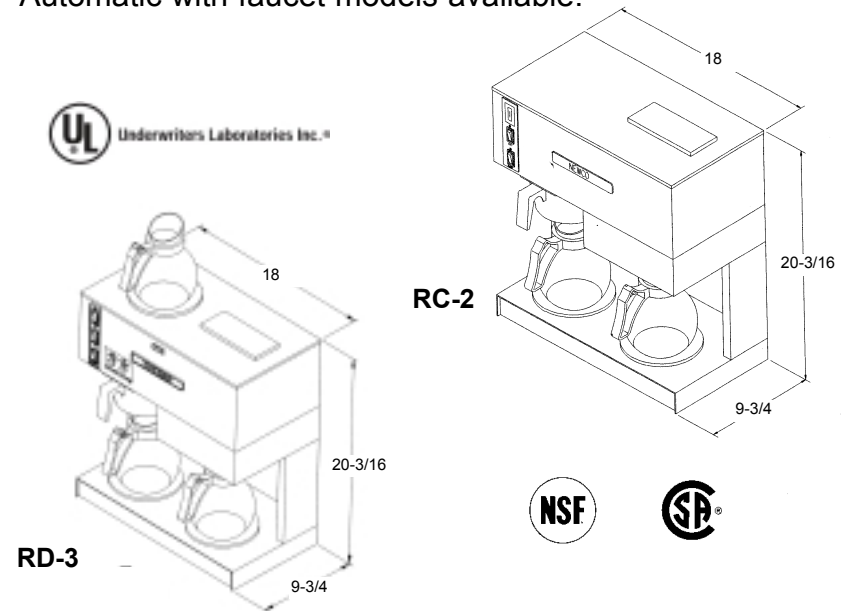

MODEL	WIDTH	DEPTH	HEIGHT	120 VOLT, 15AMP		WEIGHT	CU. FT.
				(U.S.A.)	(CANADA)		
RC-2AF	18"	9 3/4"	20 3/16"	13.5A	10.8A	28 LB.	5.29
LPF	18"	9 3/4"	17 5/8"	13.5A	10.8A	27 LB.	5.29

Newco Enterprises, Inc.

MODEL	WIDTH	DEPTH	HEIGHT	120 VOLT, 15AMP		WEIGHT	CU. FT.
				(U.S.A.)	(CANADA)		
RC-2	18"	9 3/4"	20 3/16"	13.5A	10.8A	28 LB.	5.29
RD-3	18"	9 3/4"	20 3/16"	14.4A	11.7A	28 LB.	5.29

Newco Enterprises, Inc.