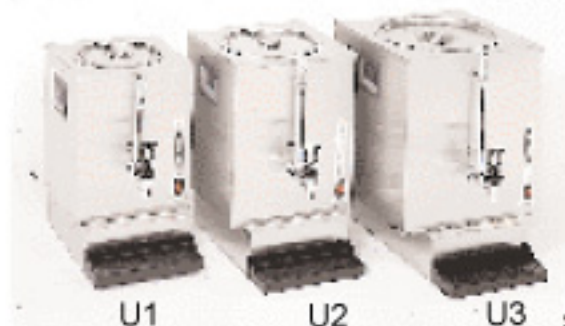

For coffee in demand.

NEWCO

U1

U2

U3

CURTIS BOWL

NEWTAP

PRODUCT	DESCRIPTION	CAPACITY	QTY. PER CS.	SHIP WT.	CU. FT.
700827	U1 DISPENSER	1.3 GAL.	1	25 LBS.	6.9
700824	U2 DISPENSER	2.7 GAL.	1	28 LBS.	6.9
700828	U3 DISPENSER	5 GAL.	1	32 LBS.	6.9
700485	G15 DISPENSER	1.5 GAL.	1	9 LBS.	1.19
700486	G25 DISPENSER	2.5 GAL.	1	11 LBS.	1.4
700487	G30 DISPENSER	3 GAL.	1	13 LBS.	1.7
100751-6	NEWTAP	1 GAL.	6	21 LBS.	3.45
100510	CURTIS GLASS BOWL DECAF	60 OZ.	24	26 LBS.	5.37
100550	CURTIS GLASS BOWL BROWN	60 OZ.	24	26 LBS.	5.37