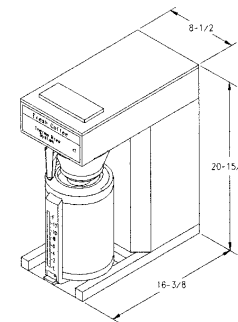

Carafe  
Part # 701800

Airpot  
Part # 700900-01

Part  
#704235

Part  
#152229

MODEL	WIDTH	DEPTH	HEIGHT	120 VOLT, 15AMP		WEIGHT	CU. FT.
				(U.S.A.)	(CANADA)		
AK LD	8-1/2"	16 3/8"	20 15/16"	14.6A	11.7A	28 LB.	4.77
AKH-LD	8-1/2"	16 3/8"	20 15/16"	14.8A	12.3A	27 LB.	4.77