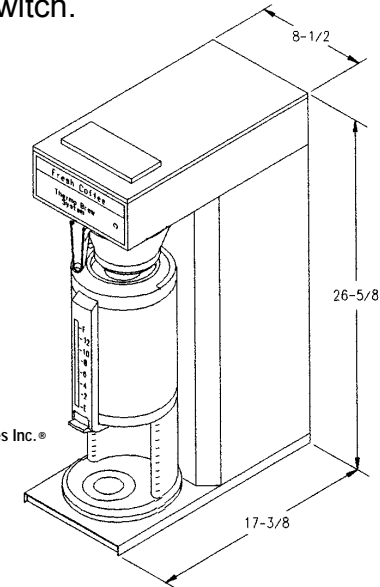

The next dimension in pour over brewers.

- Dispenser model with brew thru lid keeps coffee hot for up to 8 hours.
- 85 oz. capacity dispenser allows you to dispense coffee while brewing.
- Ready light incorporated for optimum brewing temperatures. (AK models only)
- Durable stainless steel construction.
- Master power switch.

MODEL	WIDTH	DEPTH	HEIGHT	120 VOLT, 15AMP		WEIGHT	CU. FT.
				(U.S.A.)	(CANADA)		
AK D	8-1/2"	17 3/8"	26 5/8"	14.6A	11.7A	32 LB.	7.98
AKH-D	8-1/2"	17 3/8"	26 5/8"	14.8A	12.3A	31 LB.	7.98

Newco Enterprises, Inc.