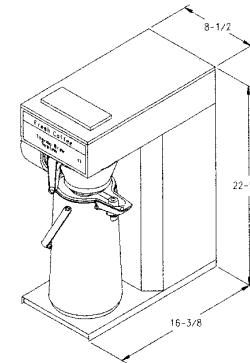

The next dimension in pour over brewers.

- Airpot model features unique brew-thru stem. Stem remains in place while brewing to maintain heat for longer periods of time. Addresses the sanitation issues if removed.
- 60 oz. carafe model features unique brew-thru lid for better heat retention.
- Ready light incorporated for optimum brewing temperatures. (AK models only)
- Master power switch.

NEWCO

Carafe
Part # 701800

Airpot 2.2 L
Part # 700900-01
(Brushed Stainless)

Airpot 2.2 L
Part # 700595

120 VOLT, 15AMP

MODEL	WIDTH	DEPTH	HEIGHT	(U.S.A.)	(CANADA)	WEIGHT	CU. FT.
AK AP	8-1/2"	16 3/8"	22 5/8"	14.6A	11.7A	28 LB.	7.81
AKH-AP	8-1/2"	16 3/8"	22 5/8"	14.8A	12.3A	27 LB.	7.81