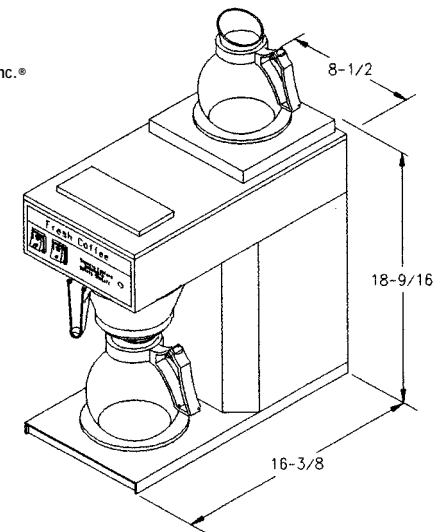

AK2

| MODEL | WIDTH | DEPTH | HEIGHT | 120 VOLT, 15AMP | | WEIGHT | CU. FT. |
|-------|--------|---------|----------|-----------------|----------|--------|---------|
| | | | | (U.S.A.) | (CANADA) | | |
| AK-2 | 8-1/2" | 16 3/8" | 18 9/16" | 13.3A | 11A | 29 LB. | 5.29 |
| AKH-2 | 8-1/2" | 16 3/8" | 18 9/16" | 14.8A | 12.3A | 28 LB. | 5.29 |