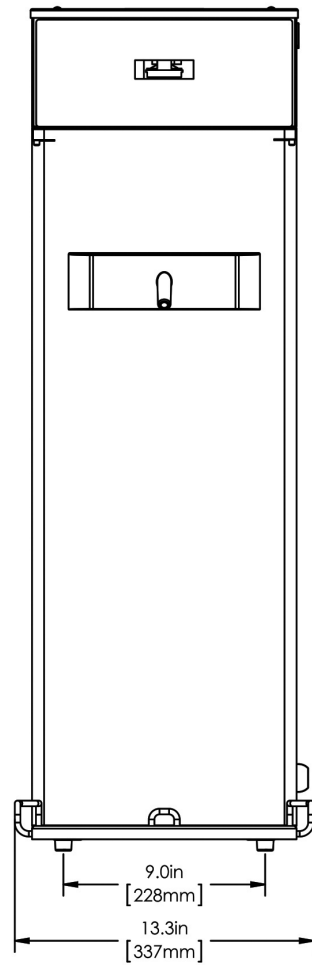

IC3-DBC

Height: 37.5" Width: 13.3" Depth: 24.3"
(95.3cm) (33.8cm) (61.7cm)

- Brews 20 gallons (75.7 liters) of perfect iced coffee per hour
- Designed to brew directly into the TDO-5 Dispenser with Brew-Thru Lid
- Meet your volume needs; brew either 2 or 3 gallons (7.57 or 11.36 liters) of iced coffee at a time
- Customizable recipes
- SplashGard® funnel deflects hot liquids away from the hand

Plumbing Requirements

PSI	kPa	Fitting Supplied	Water Flow Required (GPM)
20-90	138-621	3/8" Male Flare Fitting	1.00

CAD Drawings

2D	Revit	KLC
●		

 **WARNING:**

BUNN® reserves the right to change specifications and product design without notice. Such revisions do not entitle the buyer to corresponding changes, improvements, additions or replacements for previously purchased equipment. For most current specifications and other info visit bunn.com.

Last Updated:
09/21/2023

	Unit			Shipping				
	Height	Width	Depth	Height	Width	Depth	Weight	Volume
English	37.5 in.	13.3 in.	24.3 in.	41.4 in.	15.5 in.	29.0 in.	69.000 lbs	10.761 ft ³
Metric	95.3 cm	33.8 cm	61.7 cm	105.3 cm	39.4 cm	73.5 cm	31.298 kgs	0.305 m ³