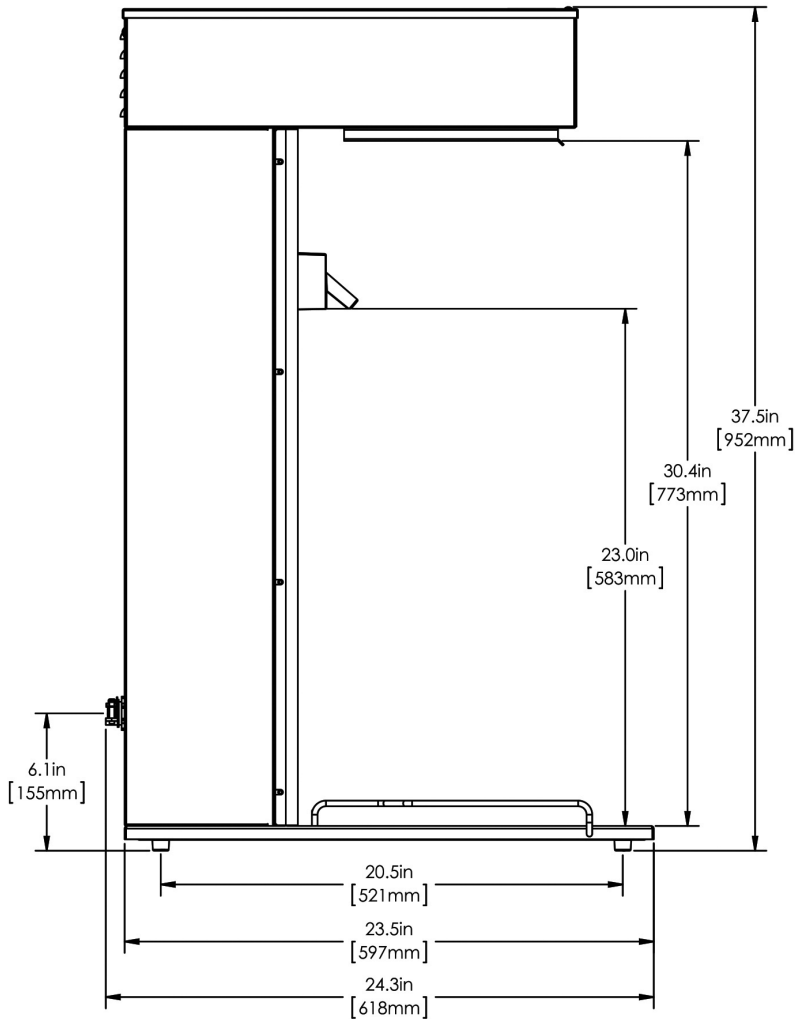

IC3-DBC

Height: 37.5" Width: 13.3" Depth: 24.3"
(95.3cm) (33.8cm) (61.7cm)

- Brews 20 gallons (75.7 liters) of perfect iced coffee per hour
- Designed to brew directly into the TDO-5 Dispenser with Brew-Thru Lid
- Meet your volume needs; brew either 2 or 3 gallons (7.57 or 11.36 liters) of iced coffee at a time
- Customizable recipes
- SplashGard® funnel deflects hot liquids away from the hand

Plumbing Requirements

PSI	kPa	Fitting Supplied	Water Flow Required (GPM)
20-90	138-621	3/8" Male Flare Fitting	1.00

CAD Drawings

2D	Revit	KLC
●		

 **WARNING:**

BUNN® reserves the right to change specifications and product design without notice. Such revisions do not entitle the buyer to corresponding changes, improvements, additions or replacements for previously purchased equipment. For most current specifications and other info visit bunn.com.

Last Updated:
09/21/2023

	Unit			Shipping				
	Height	Width	Depth	Height	Width	Depth	Weight	Volume
English	37.5 in.	13.3 in.	24.3 in.	41.4 in.	15.5 in.	29.0 in.	69.000 lbs	10.761 ft ³
Metric	95.3 cm	33.8 cm	61.7 cm	105.3 cm	39.4 cm	73.5 cm	31.298 kgs	0.305 m ³