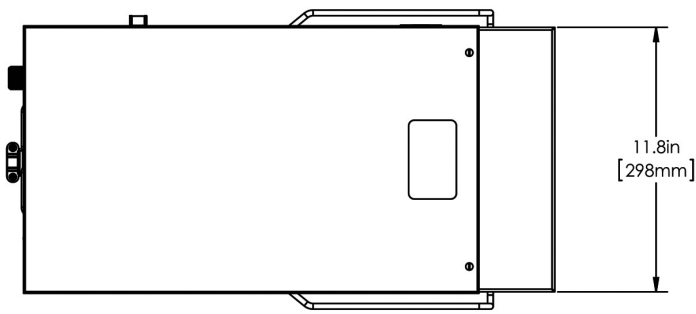

IC3-DBC

Height: 37.5" Width: 13.3" Depth: 24.3"
(95.3cm) (33.8cm) (61.7cm)

- Brews 20 gallons (75.7 liters) of perfect iced coffee per hour
- Designed to brew directly into the TDO-5 Dispenser with Brew-Thru Lid
- Meet your volume needs; brew either 2 or 3 gallons (7.57 or 11.36 liters) of iced coffee at a time
- Customizable recipes
- SplashGard® funnel deflects hot liquids away from the hand

Last Updated:
09/21/2023

	Unit			Shipping				
	Height	Width	Depth	Height	Width	Depth	Weight	Volume
English	37.5 in.	13.3 in.	24.3 in.	41.4 in.	15.5 in.	29.0 in.	69.000 lbs	10.761 ft ³
Metric	95.3 cm	33.8 cm	61.7 cm	105.3 cm	39.4 cm	73.5 cm	31.298 kgs	0.305 m ³